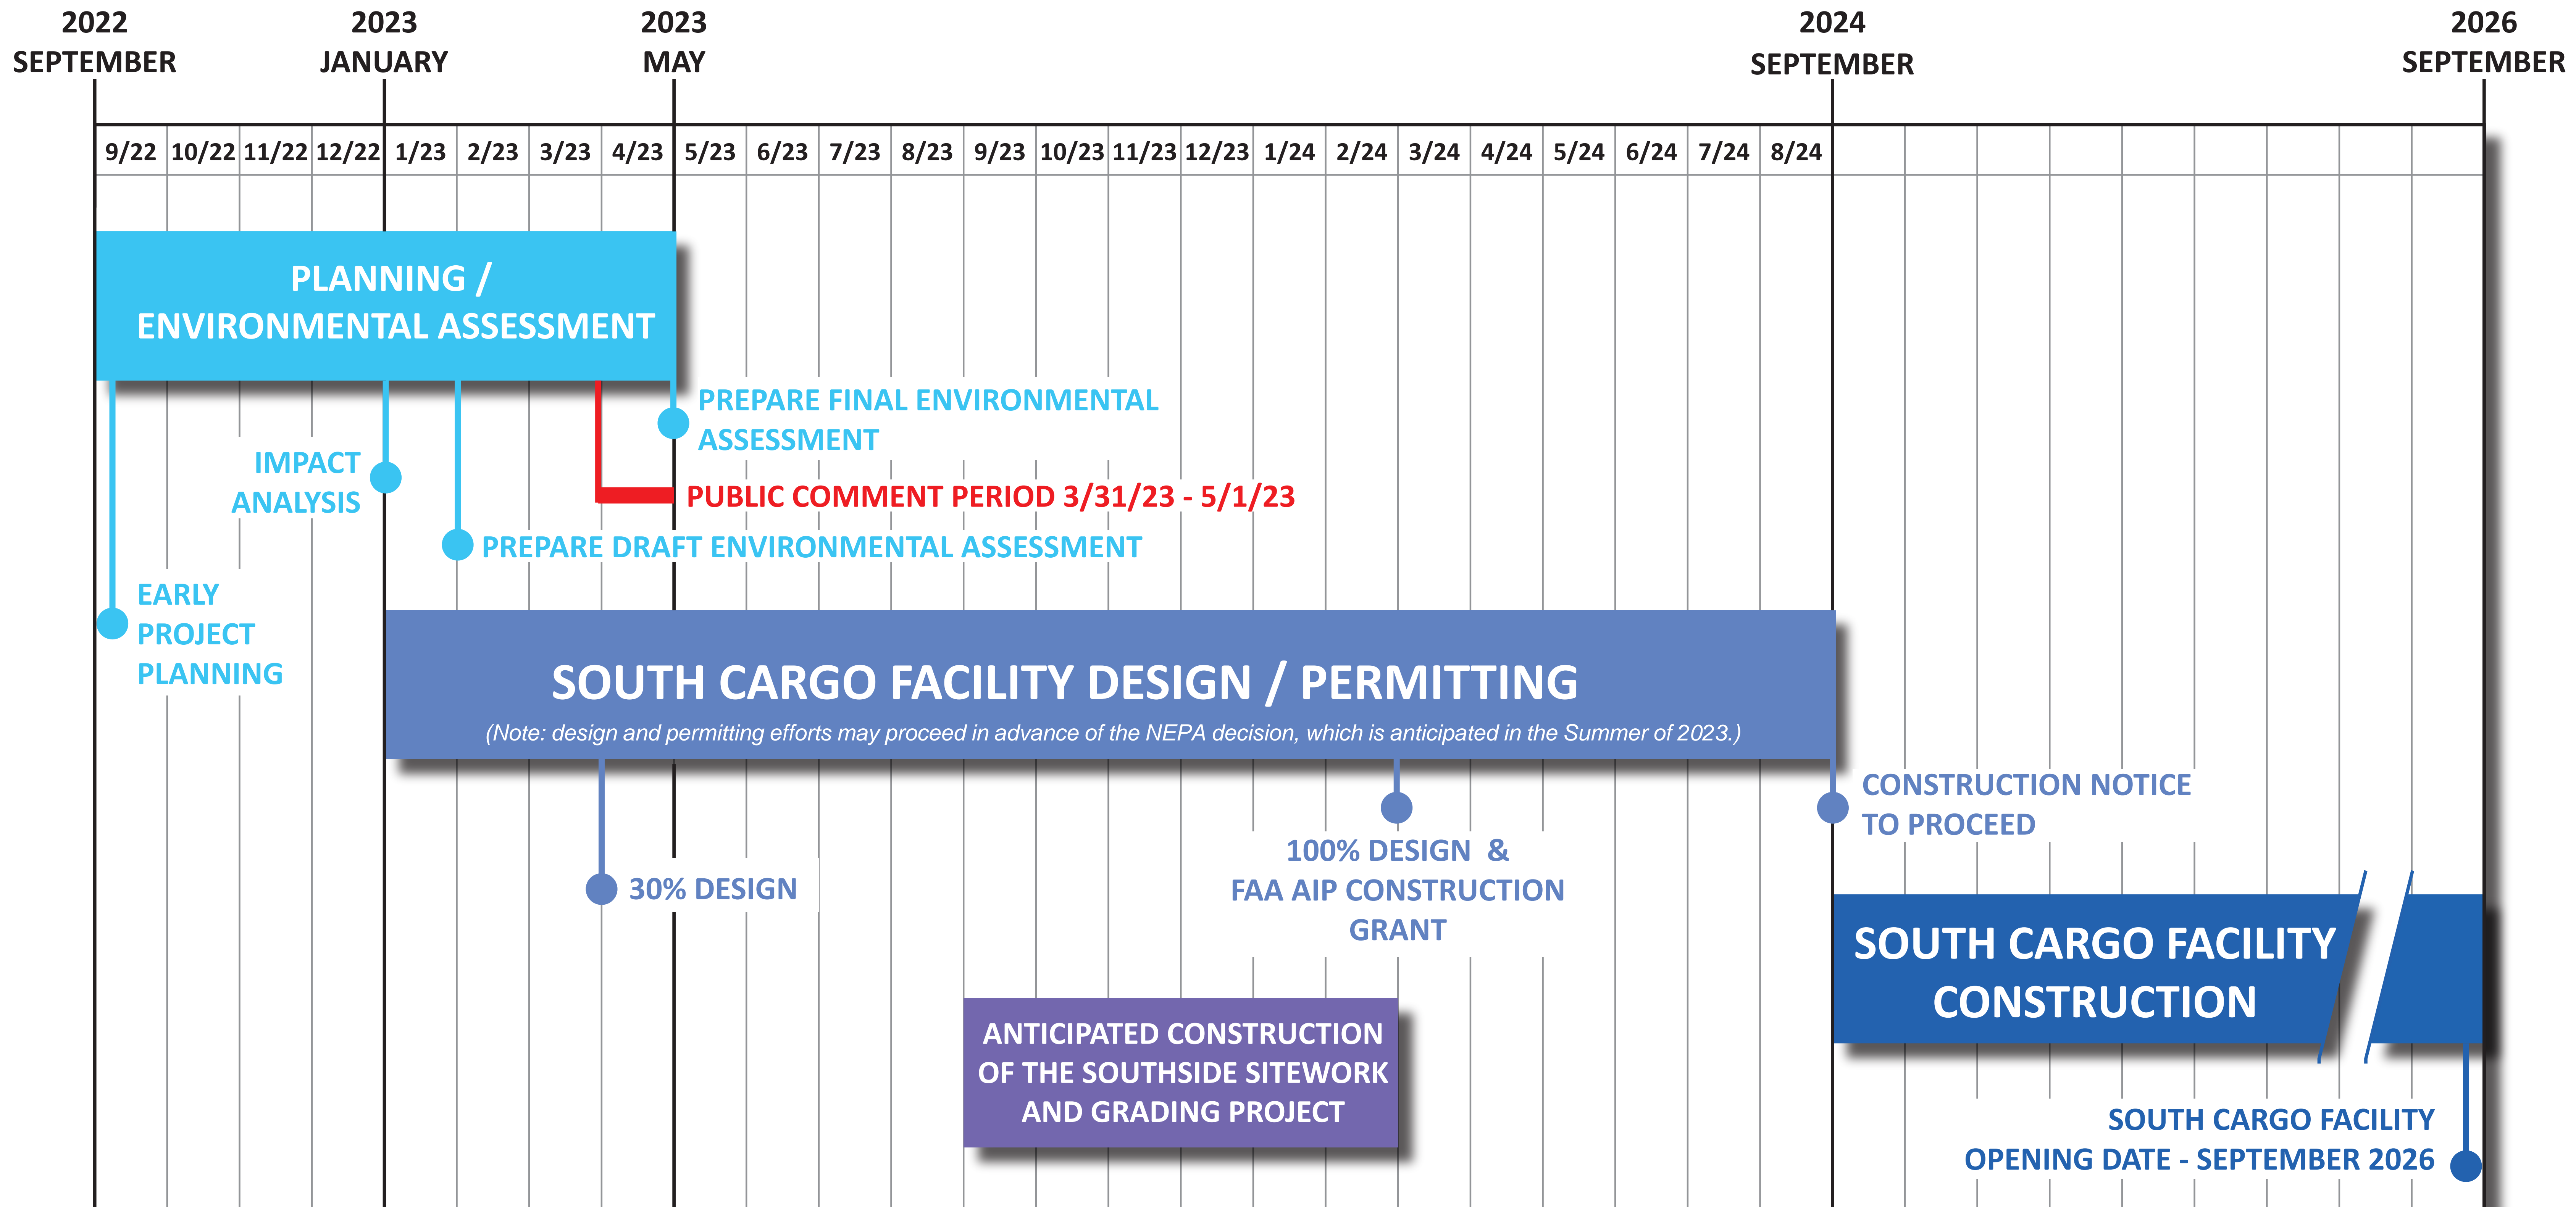

WE ARE HERE

Project Timeline

Environmental Assessment
South Cargo Facility